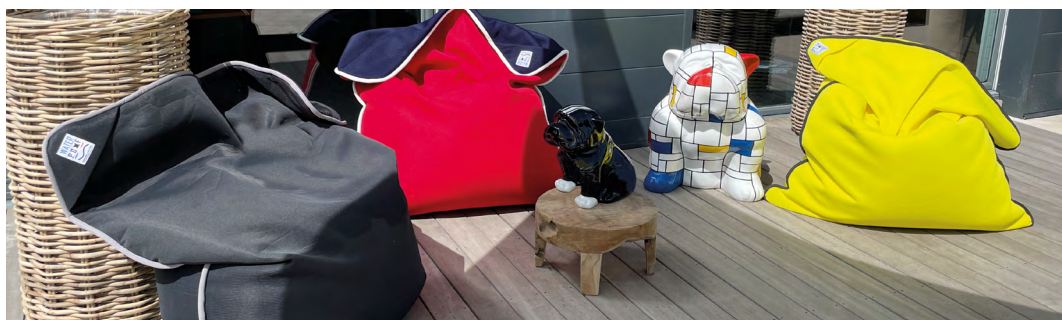

BECOME A RETAILER OF FRANCE'S NO.1 IN POOL CUSHION

*Partner
of your well-being*

**WEST
COAST**

+33 2 40 75 92 05
sales@west-coast.shop

www.west-coast.shop