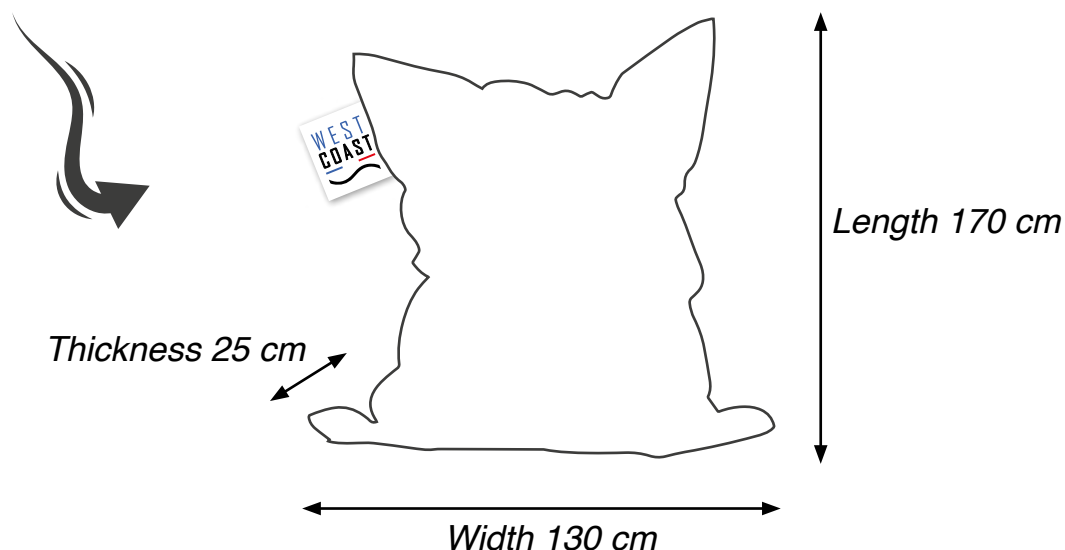

TECHNICAL DATASHEET

MATERIALS USED :

- > Filling : 360 liters of flame-retardant polystyrene balls
- > Cover material : 100% Polyester

COVER TREATMENT :

- > Fire resistance
- > UV resistance grade 4/5

MAINTENANCE :

- > Washable cover
- > Cleaning with water and soap
- > Machine washable at 20° and inside out

Buy online

www.west-coast.shop

WEST
COAST